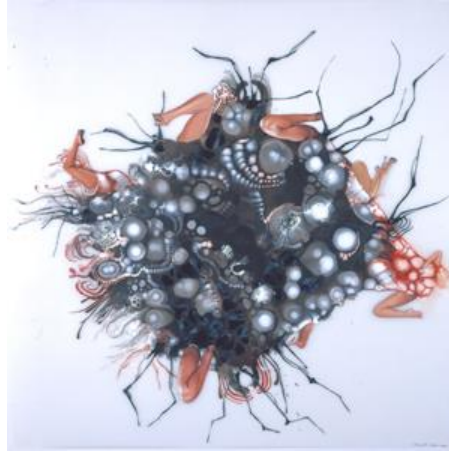

BRUCE MUSEUM  
One Museum Drive • Greenwich, CT 06830-7100  
203.869.0376 • [www.brucemuseum.org](http://www.brucemuseum.org)

Press Release

**Museum Series features Women's Art**  
**Bruce Museum, 1 Museum Drive, Greenwich, CT 06830**  
**[brucemuseum.org](http://brucemuseum.org) 203-869-0376**

Wangechi Mutu (b. Nairobi, Kenya, 1972)  
*Untitled (from Tumors series)*, 2004

Ink, acrylic, photocollage, and contact paper on Mylar, 41 ¾ x 42 in.  
Private Collection, Greenwich, Connecticut  
Image: © Wangechi Mutu, Courtesy of the artist

**GREENWICH, CT. October 3, 2016** – The Bruce Museum announces a series of lectures and films complementing its newest exhibition, *Her Crowd: New Art by Women from Our Neighbors' Private Collections*.